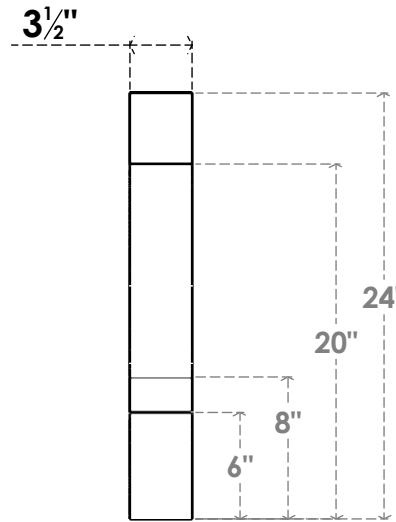

ITEM NUMBER: BRCPC035X16000X24000BOA

3 1/2"W X 16"D X 24"H BALBOA ARCHITECTURAL GRADE PVC CLOSED KNEE BRACE

SIDE PROFILE

FRONT PROFILE

ISOMETRIC

EKENA MILLWORK
 2300 WEST MAIN ST.
 CLARKSVILLE, TX 75426
 TOLL FREE: 866-607-0453
 WWW.EKENAMILLWORK.COM