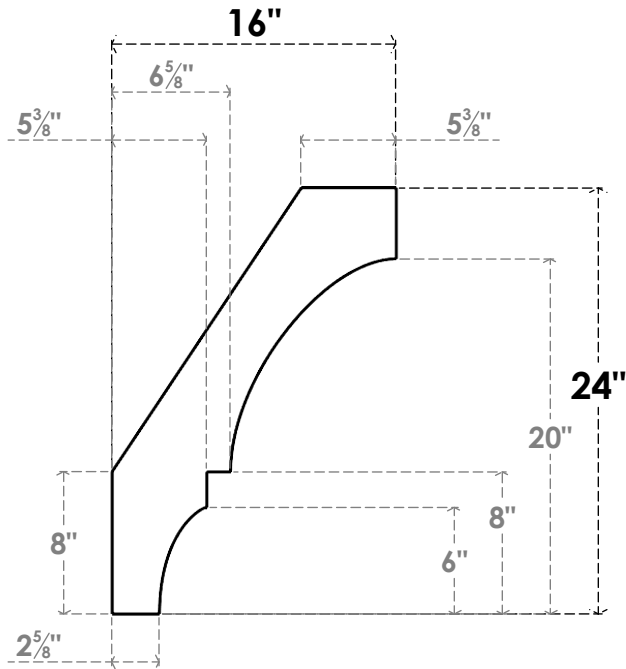

ITEM NUMBER: BRCPC035X16000X24000BOA

3 1/2"W X 16"D X 24"H BALBOA ARCHITECTURAL GRADE PVC CLOSED KNEE BRACE

SIDE PROFILE

FRONT PROFILE

ISOMETRIC

EKENA MILLWORK
 2300 WEST MAIN ST.
 CLARKSVILLE, TX 75426
 TOLL FREE: 866-607-0453
 WWW.EKENAMILLWORK.COM